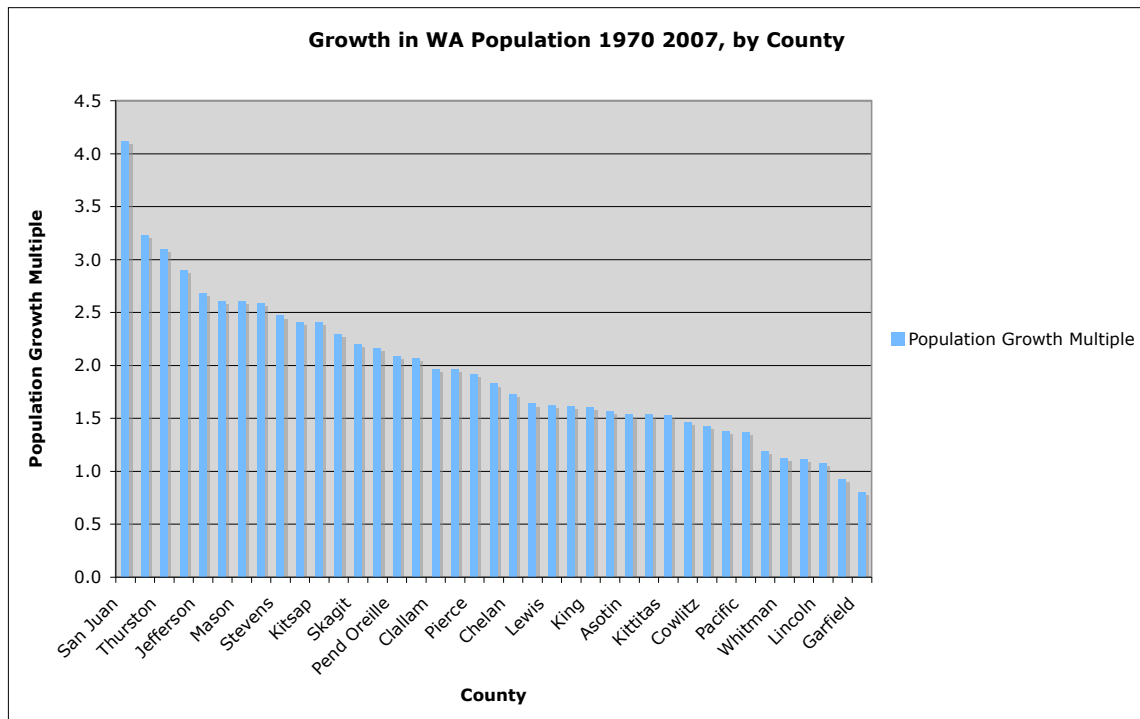

Population Growth, Sorted, by County, Washington State, 1970-2007

Original Source: US Census, from OFM website:

<http://www.ofm.wa.gov/pop/coseries/default.asp> NOTE: this link is no longer maintained by OFM.

Current (2016) source: <http://www.ofm.wa.gov/pop/gma/default.asp>

Note: data below was taken from original source. Original data available as an Excel file. Contact joesymons AT me DOT com for file:

population growth WA 1970 2000.xls

San Juan County, the fastest growing county in Washington State, grew about 1.3 times faster than the next fastest growing county in Washington (Clark) during this 37 year period. San Juan County was over **4 times** as large in 2007 than it was in 1970.

The growth multiple, shown in the right column (below), shows the number of times the population has grown in that county since 1970. The counties are sorted by this number. Two counties (Garfield and Columbia) lost population during this period. The fastest growing counties are at the top of the list.